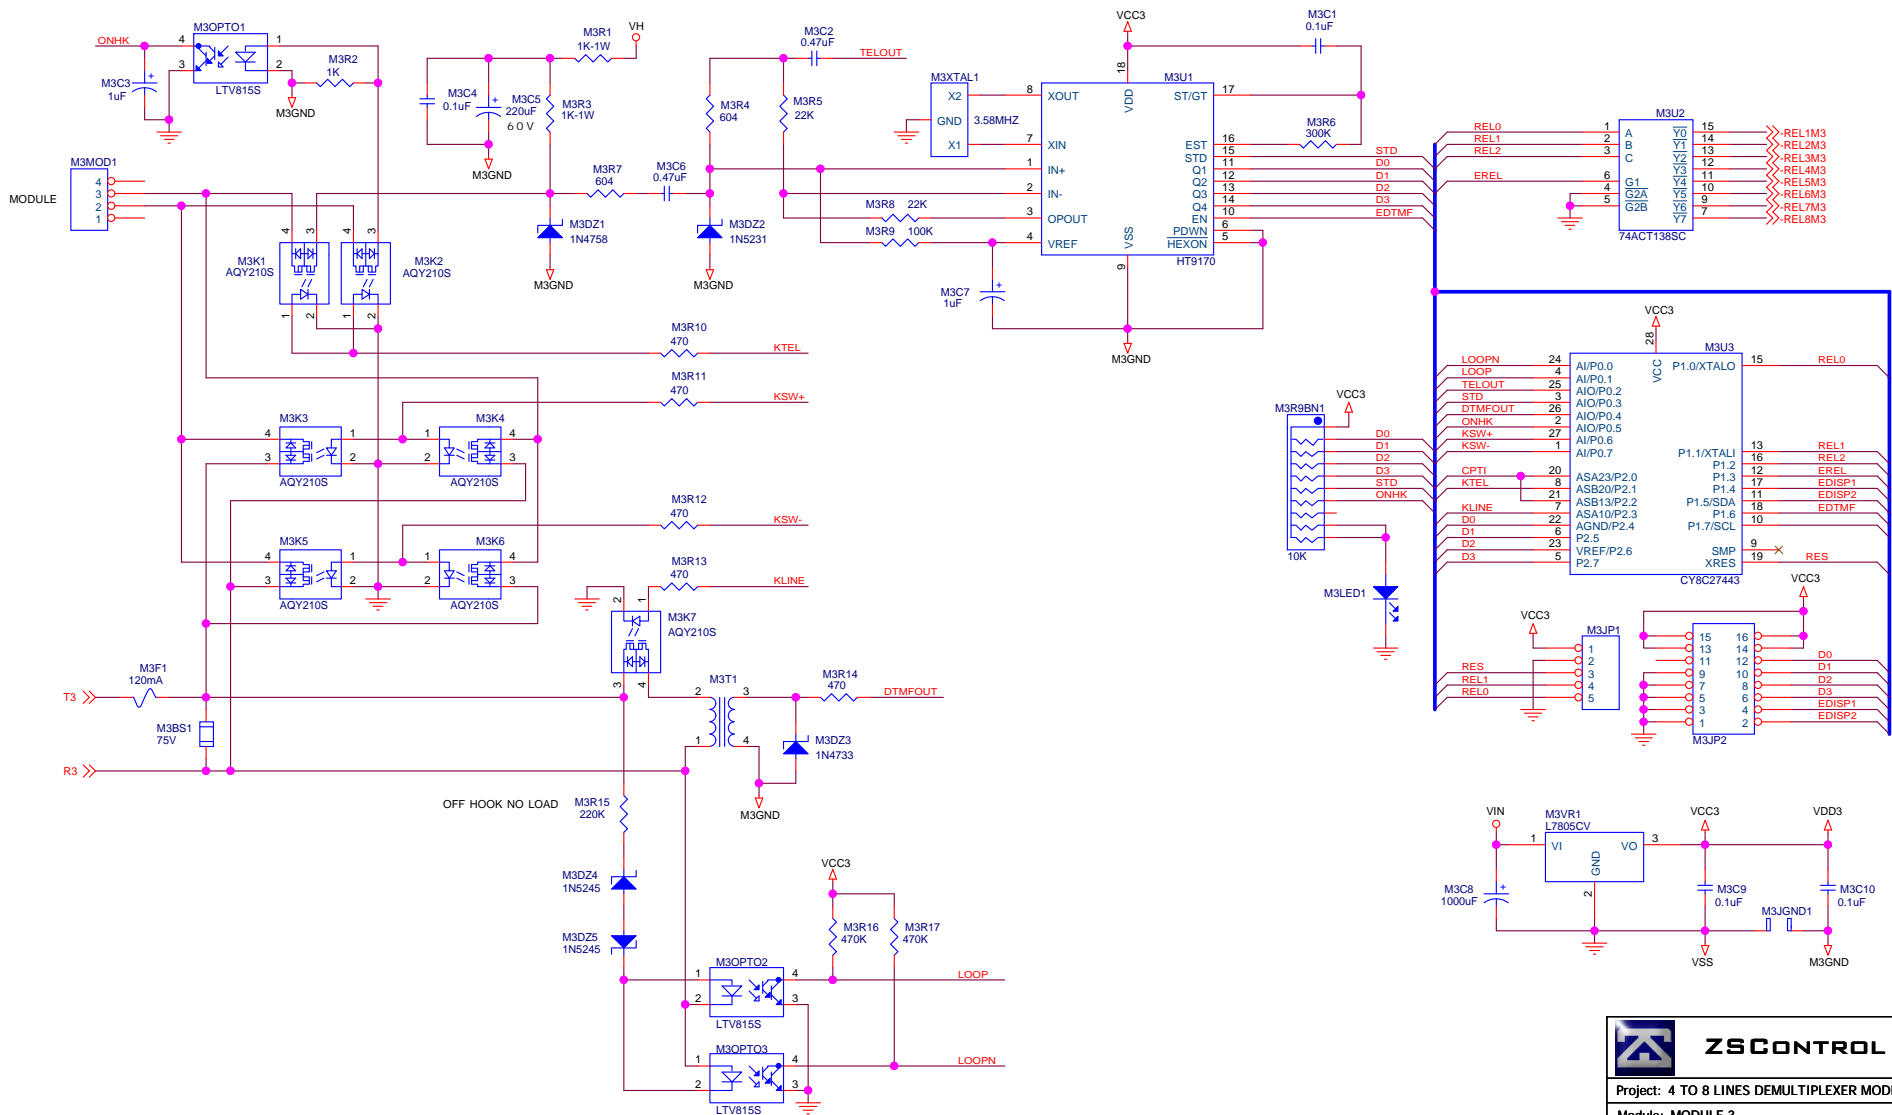

**ZSCONTROL SAS**

Project: 4 TO 8 LINES DEMULTIPLEXER MODEL ZSLM84D

Module: MODULE 2

Sheet 2 of 6 | Size: Custom | Revision: A0 | Scale: 1:1

Date: Thursday, May 17, 2007

Copyright © 2000-2020 Felipe Alameda Alvarado

**ZSCONTROL SAS**

Project: 4 TO 8 LINES DEMULTIPLEXER MODEL ZSLM84D

Module: MODULE 3

Sheet 3 of 6	Size: Custom	Revision: A0	Scale: 1:1
--------------	--------------	--------------	------------

Date: Monday, September 03, 2007

Copyright © 2000-2020 Felipe Alameda Alvarado

**ZSCONTROL SAS**

Project: 4 TO 8 LINES DEMULTIPLEXER MODEL ZSLM84D

Module: MODULE 4

Sheet 4 of 6 | Size: Custom | Revision: A0 | Scale: 1:1

Date: Monday, September 03, 2007

Copyright © 2000-2020 Felipe Alameda Alvarado

 <b>ZSCONTROL SAS</b>			
Project: 4 TO 8 LINES DEMULTIPLEXER MODEL ZSLM84D			
Module: 4 TO 8 DEMULTIPLEXING			
Sheet 5 of 6	Size: Custom	Revision: A0	Scale: 1:1
Date: Monday, September 18, 2006			
Copyright © 2000-2020 Felipe Alameda Alvarado			