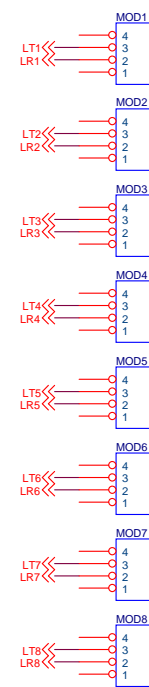

ZSCONTROL SAS			
Project: 4 TO 8 LINES DEMULTIPLEXER MODEL ZSLM84D			
Module: 4 TO 8 DEMULTIPLEXING			
Sheet 5 of 6	Size: Custom	Revision: A0	Scale: 1:1
Date: Monday, September 18, 2006			
Copyright © 2000-2020 Felipe Alameda Alvarado