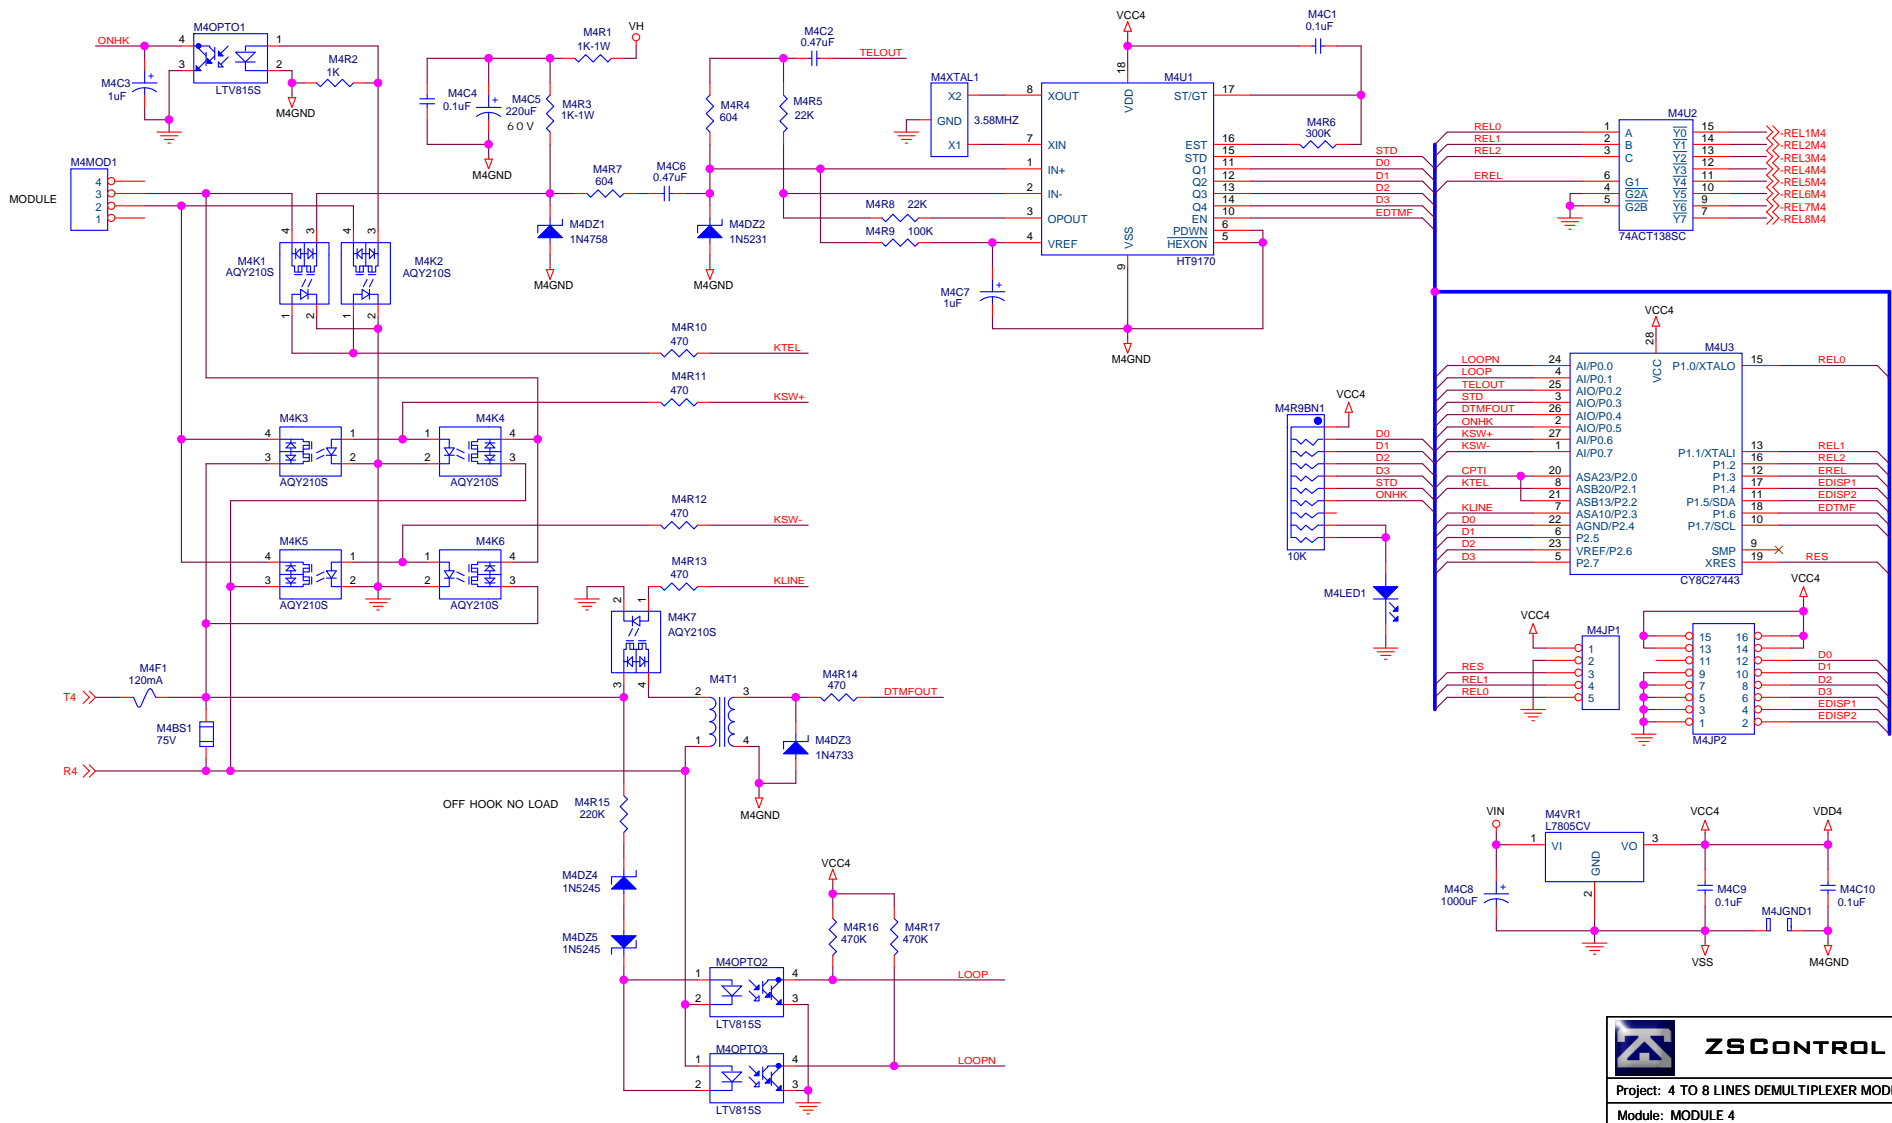

**ZSCONTROL SAS**

Project: 4 TO 8 LINES DEMULTIPLEXER MODEL ZSLM84D

Module: MODULE 2

Sheet 2 of 6 | Size: Custom | Revision: A0 | Scale: 1:1

Date: Thursday, May 17, 2007

Copyright © 2000-2020 Felipe Alameda Alvarado

**ZSCONTROL SAS**

Project: 4 TO 8 LINES DEMULTIPLEXER MODEL ZSLM84D

Module: MODULE 3

Sheet 3 of 6	Size: Custom	Revision: A0	Scale: 1:1
--------------	--------------	--------------	------------

Date: Monday, September 03, 2007

Copyright © 2000-2020 Felipe Alameda Alvarado

**ZSCONTROL SAS**

Project: 4 TO 8 LINES DEMULTIPLEXER MODEL ZSLM84D

Module: MODULE 4

Sheet 4 of 6 | Size: Custom | Revision: A0 | Scale: 1:1

Date: Monday, September 03, 2007

Copyright © 2000-2020 Felipe Alameda Alvarado

 <b>ZSCONTROL SAS</b>			
Project: 4 TO 8 LINES DEMULTIPLEXER MODEL ZSLM84D			
Module: 4 TO 8 DEMULTIPLEXING			
Sheet 5 of 6	Size: Custom	Revision: A0	Scale: 1:1
Date: Monday, September 18, 2006			
Copyright © 2000-2020 Felipe Alameda Alvarado			