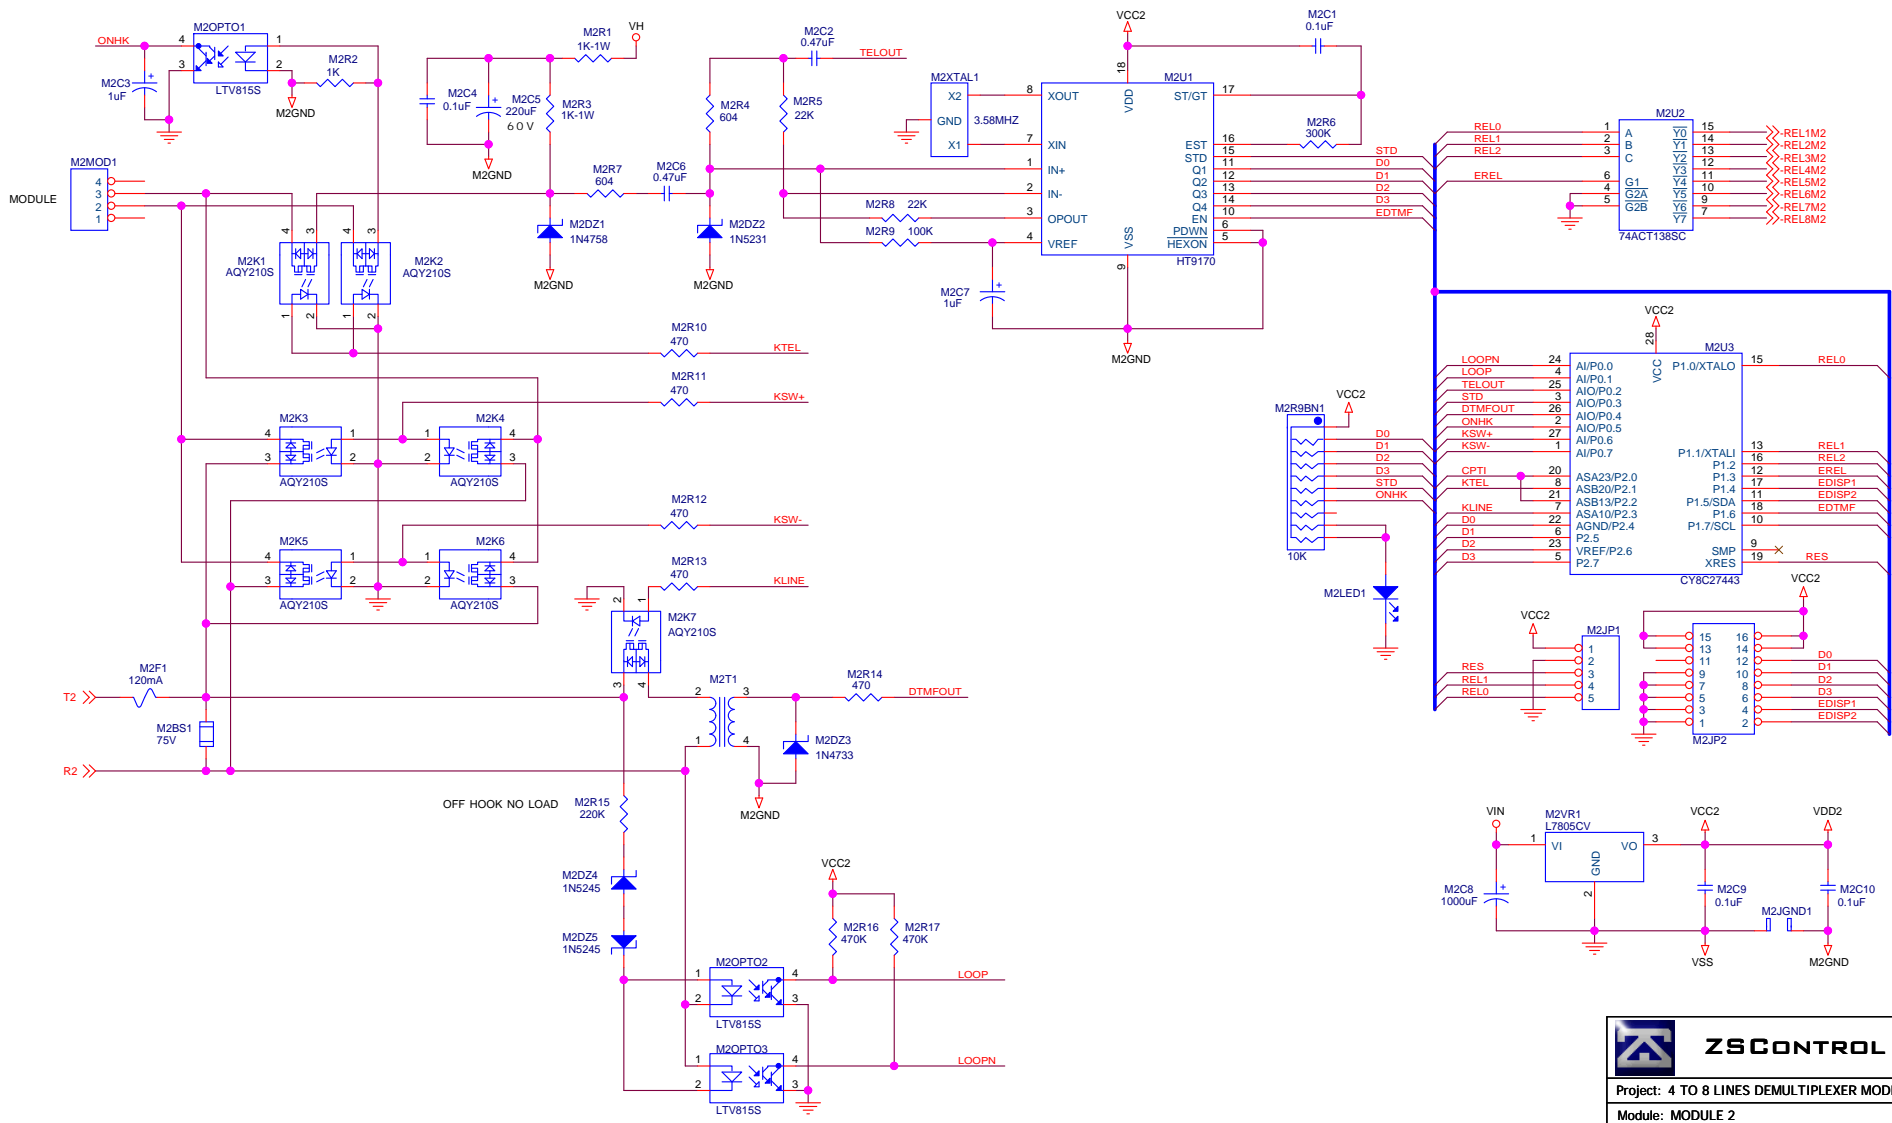

**ZSCONTROL SAS**

Project: 4 TO 8 LINES DEMULTIPLEXER MODEL ZSLM84D

Module: MODULE 1

Sheet 1 of 6 | Size: Custom | Revision: A0 | Scale: 1:1

Date: Monday, September 03, 2007

Copyright © 2000-2020 Felipe Alameda Alvarado

**ZSCONTROL SAS**

Project: 4 TO 8 LINES DEMULTIPLEXER MODEL ZSLM84D

Module: MODULE 2

Sheet 2 of 6 | Size: Custom | Revision: A0 | Scale: 1:1

Date: Thursday, May 17, 2007

Copyright © 2000-2020 Felipe Alameda Alvarado

Copyright © 2000-2020 Felipe Alameda Alvarado

**ZSCONTROL SAS**

Project: 4 TO 8 LINES DEMULTIPLEXER MODEL ZSLM84D

Module: MODULE 4

Sheet 4 of 6 | Size: Custom | Revision: A0 | Scale: 1:1

Date: Monday, September 03, 2007

Copyright © 2000-2020 Felipe Alameda Alvarado

 <b>ZSCONTROL SAS</b>			
Project: 4 TO 8 LINES DEMULTIPLEXER MODEL ZSLM84D			
Module: 4 TO 8 DEMULTIPLEXING			
Sheet 5 of 6	Size: Custom	Revision: A0	Scale: 1:1
Date: Monday, September 18, 2006			
Copyright © 2000-2020 Felipe Alameda Alvarado			