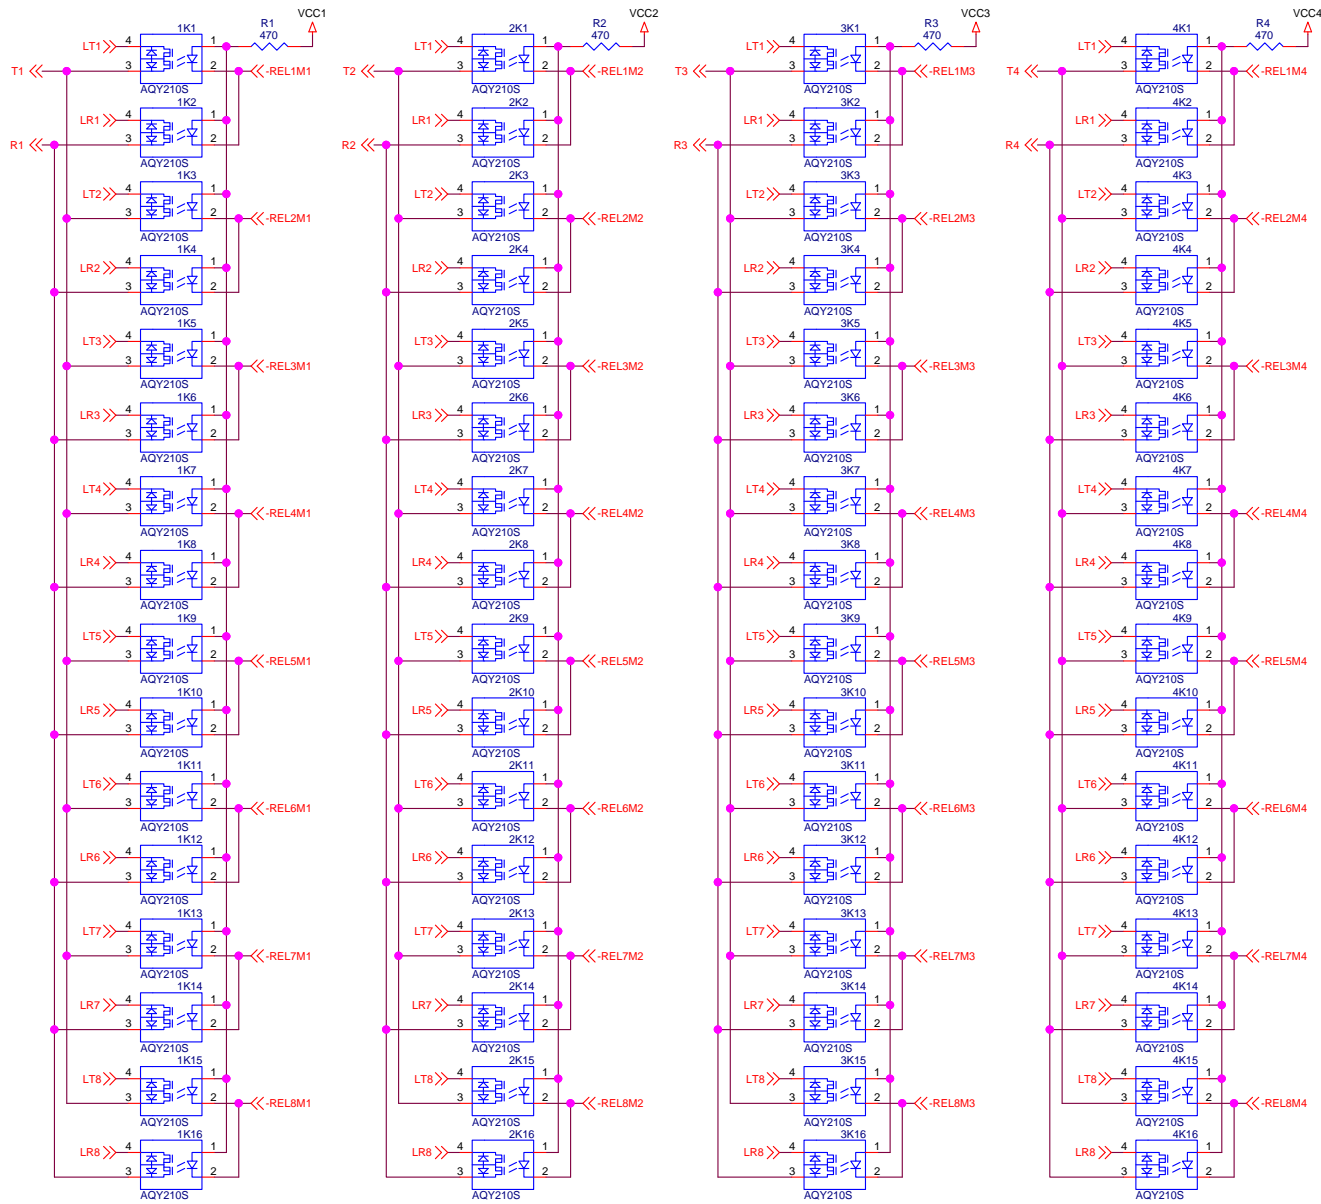

**ZSCONTROL SAS**

Project: 4 TO 8 LINES DEMULTIPLEXER MODEL ZSLM84D

Module: MODULE 2

Sheet 2 of 6 | Size: Custom | Revision: A0 | Scale: 1:1

Date: Thursday, May 17, 2007

Copyright © 2000-2020 Felipe Alameda Alvarado

**ZSCONTROL SAS**

Project: 4 TO 8 LINES DEMULTIPLEXER MODEL ZSLM84D

Module: MODULE 3

Sheet 3 of 6	Size: Custom	Revision: A0	Scale: 1:1
--------------	--------------	--------------	------------

Date: Monday, September 03, 2007

Copyright © 2000-2020 Felipe Alameda Alvarado

**ZSCONTROL SAS**

Project: 4 TO 8 LINES DEMULTIPLEXER MODEL ZSLM84D

Module: MODULE 4

Sheet 4 of 6 | Size: Custom | Revision: A0 | Scale: 1:1

Date: Monday, September 03, 2007

Copyright © 2000-2020 Felipe Alameda Alvarado

 <b>ZSCONTROL SAS</b>			
Project: 4 TO 8 LINES DEMULTIPLEXER MODEL ZSLM84D			
Module: 4 TO 8 DEMULTIPLEXING			
Sheet 5 of 6	Size: Custom	Revision: A0	Scale: 1:1
Date: Monday, September 18, 2006			
Copyright © 2000-2020 Felipe Alameda Alvarado			